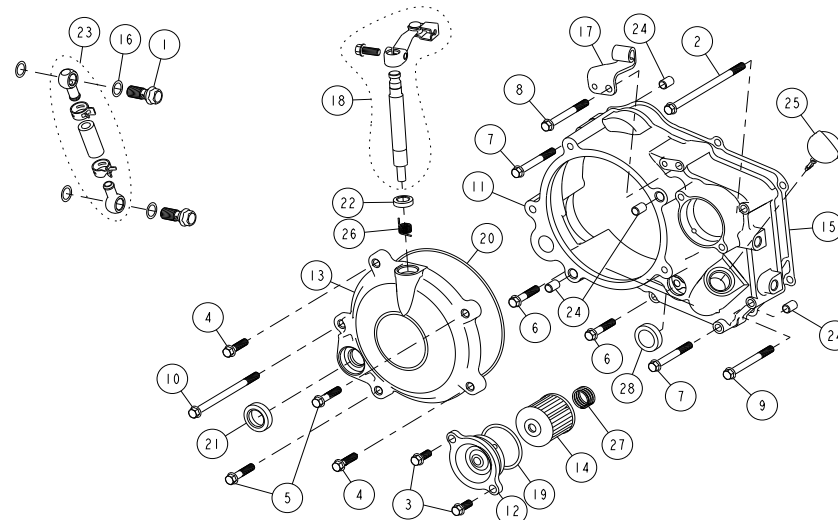

KRYT SPOJKY COVER CLUTCH

ANIMA® 2,0 150/190CC